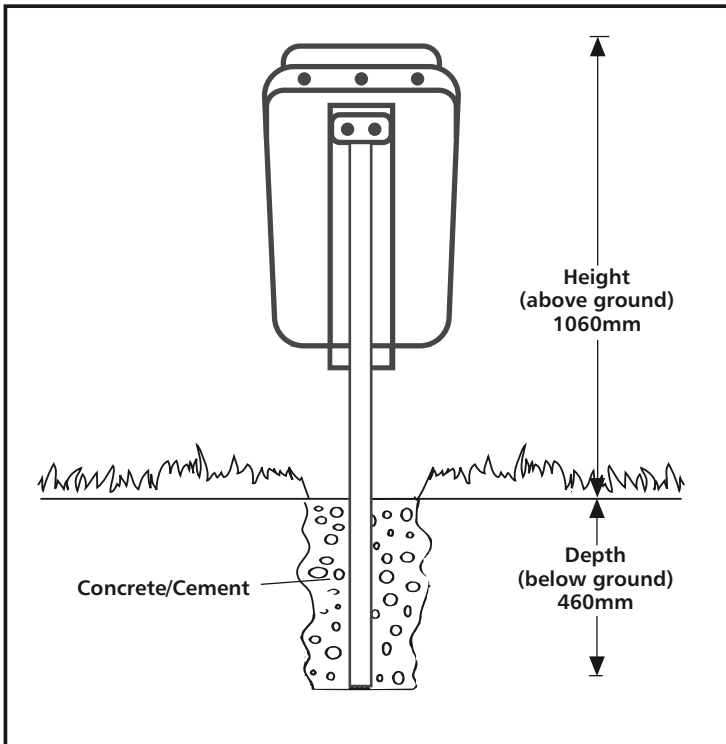

THE 'GROUND LOCK™' AND POST FIXING SYSTEM

STAGE FOUR

Compact or remove earth locally around the post to expose fixing bolt holes.

Line the fixing holes up on the post and socket, and then insert the post, onto which the Fido bin is to be attached, into the socket to achieve the preferred bin orientation.

Insert the bolt provided and hand tighten the bolt into a captivated nut. Tighten the bolt with a ratchet spanner until the post is firmly in the socket.

Replace earth around the socket base to cover over the ground socket.

STAGE FIVE

When the post and socket is installed the Fido bin can be located onto post fixtures provided. Line up the holes and studs on the bin and post as indicated, and tighten the nuts provided until the Fido Bin is secure.

EXTENDED BASE POST

The installation of the Fido Bin onto an extended base post requires the following basic steps.

STAGE ONE

Excavate the site in order to provide a post depth below ground of 460mm (approx 18").