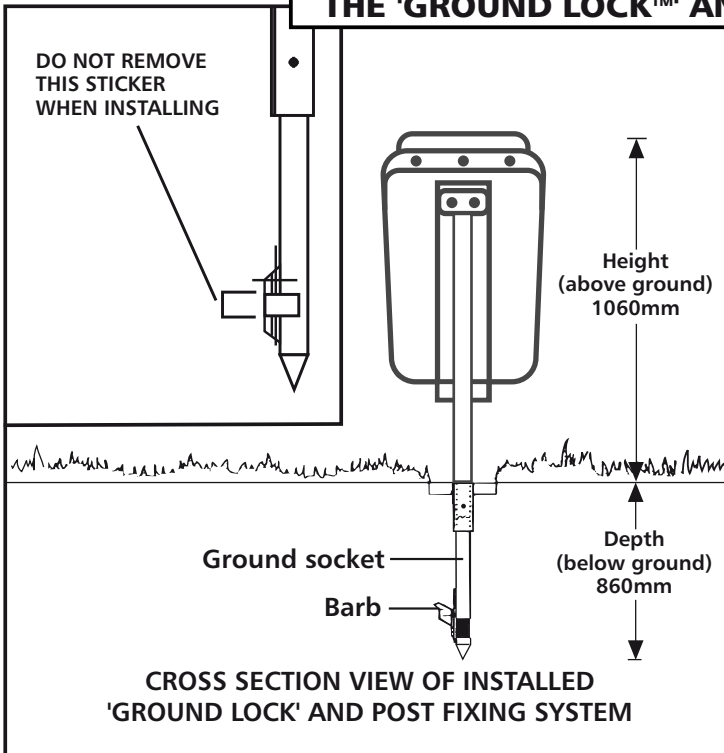

Dog Waste Bin Installation Instructions

There are two options available for fixing the FIDO BIN-

- Ground Lock and Post Fixing System
- The Extended Base Post

Important: When selecting a site for the FIDO BIN ensure there are no buried services.

THE 'GROUND LOCK™' AND POST FIXING SYSTEM

STAGE FOUR

Compact or remove earth locally around the post to expose fixing bolt holes.

Line the fixing holes up on the post and socket, and then insert the post, onto which the Fido bin is to be attached, into the socket to achieve the preferred bin orientation.

STAGE FIVE

When the post and socket is installed the Fido bin can be located onto post fixtures provided. Line up the holes and studs on the bin and post as indicated, and tighten the nuts provided until the Fido Bin is secure.

EXTENDED BASE POST

The installation of the Fido Bin onto an extended base post requires the following basic steps.

STAGE ONE

Excavate the site in order to provide a post depth below ground of 460mm (approx 18").