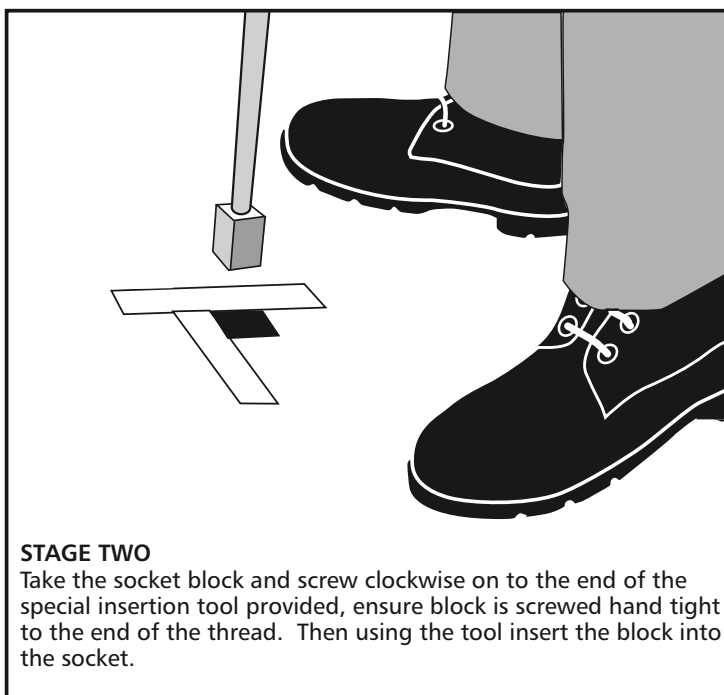

Dog Waste Bin Installation Instructions

There are two options available for fixing the FIDO BIN-

- Ground Lock and Post Fixing System
- The Extended Base Post

Important: When selecting a site for the FIDO BIN ensure there are no buried services.

THE 'GROUND LOCK™' AND POST FIXING SYSTEM

STAGE FOUR

Compact or remove earth locally around the post to expose fixing bolt holes.

Line the fixing holes up on the post and socket, and then insert the post, onto which the Fido bin is to be attached, into the socket to achieve the preferred bin orientation.

Insert the bolt provided and hand tighten the bolt into a captivated nut. Tighten the bolt with a ratchet spanner until the post is firmly in the socket.

Replace earth around the socket base to cover over the ground socket.

EXTENDED BASE POST

The installation of the Fido Bin onto an extended base post requires the following basic steps.

STAGE ONE

Excavate the site in order to provide a post depth below ground of 460mm (approx 18").