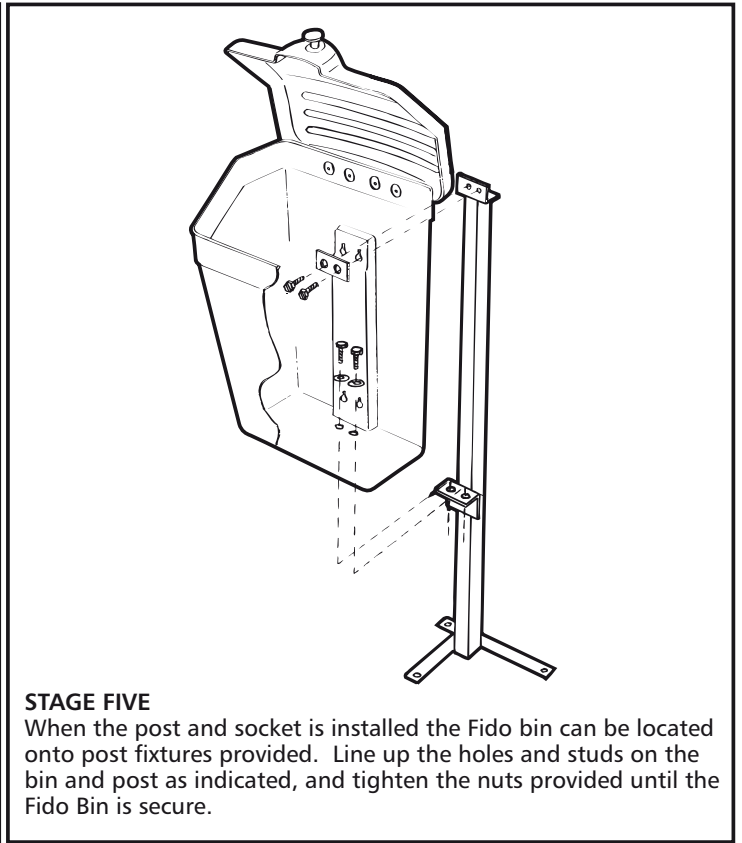

Dog Waste Bin Installation Instructions

There are two options available for fixing the FIDO BIN-

- Ground Lock and Post Fixing System
- The Extended Base Post

Important: When selecting a site for the FIDO BIN ensure there are no buried services.

THE 'GROUND LOCK™' AND POST FIXING SYSTEM

STAGE FOUR

Compact or remove earth locally around the post to expose fixing bolt holes.

Line the fixing holes up on the post and socket, and then insert the post, onto which the Fido bin is to be attached, into the socket to achieve the preferred bin orientation.

Insert the bolt provided and hand tighten the bolt into a captivated nut. Tighten the bolt with a ratchet spanner until the post is firmly in the socket.

Replace earth around the socket base to cover over the ground socket.

STAGE FIVE

When the post and socket is installed the Fido bin can be located onto post fixtures provided. Line up the holes and studs on the bin and post as indicated, and tighten the nuts provided until the Fido Bin is secure.