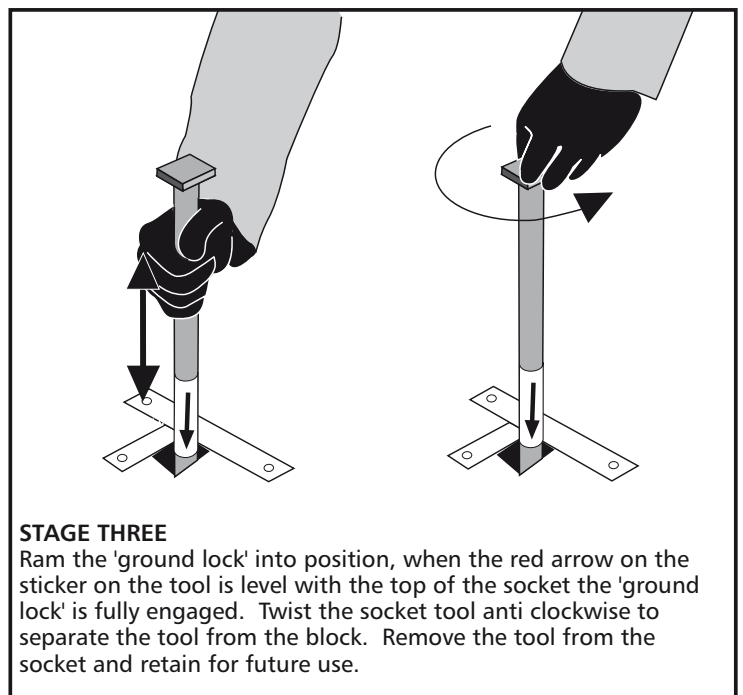

Dog Waste Bin Installation Instructions

There are two options available for fixing the FIDO BIN-

- Ground Lock and Post Fixing System
- The Extended Base Post

Important: When selecting a site for the FIDO BIN ensure there are no buried services.

THE 'GROUND LOCK™' AND POST FIXING SYSTEM

STAGE FOUR

Compact or remove earth locally around the post to expose fixing bolt holes.

Line the fixing holes up on the post and socket, and then insert the post, onto which the Fido bin is to be attached, into the socket to achieve the preferred bin orientation.

Insert the bolt provided and hand tighten the bolt into a captivated nut. Tighten the bolt with a ratchet spanner until the post is firmly in the socket.

Replace earth around the socket base to cover over the ground socket.

STAGE FIVE

When the post and socket is installed the Fido bin can be located onto post fixtures provided. Line up the holes and studs on the bin and post as indicated, and tighten the nuts provided until the Fido Bin is secure.