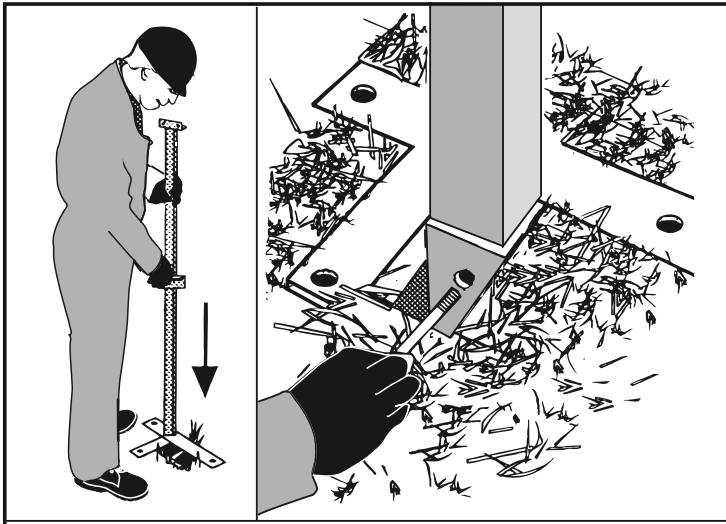

Dog Waste Bin Installation Instructions

There are two options available for fixing the FIDO BIN-

- Ground Lock and Post Fixing System
- The Extended Base Post

Important: When selecting a site for the FIDO BIN ensure there are no buried services.

THE 'GROUND LOCK™' AND POST FIXING SYSTEM

STAGE FOUR

Compact or remove earth locally around the post to expose fixing bolt holes.

Line the fixing holes up on the post and socket, and then insert the post, onto which the Fido bin is to be attached, into the socket to achieve the preferred bin orientation.

Insert the bolt provided and hand tighten the bolt into a captivated nut. Tighten the bolt with a ratchet spanner until the post is firmly in the socket.

Replace earth around the socket base to cover over the ground socket.

EXTENDED BASE POST

The installation of the Fido Bin onto an extended base post requires the following basic steps.

STAGE ONE

Excavate the site in order to provide a post depth below ground of 460mm (approx 18").