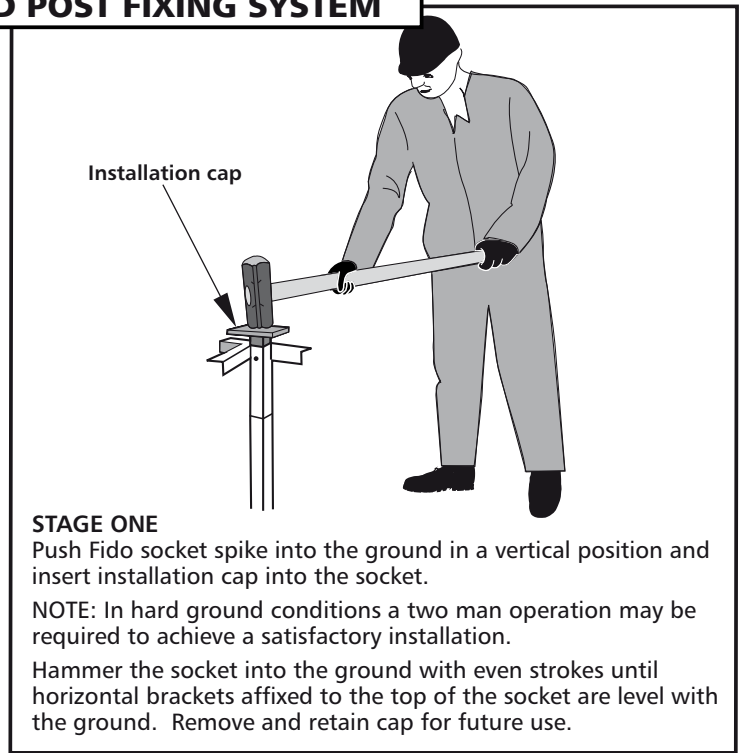

Dog Waste Bin Installation Instructions

There are two options available for fixing the FIDO BIN-

- Ground Lock and Post Fixing System
- The Extended Base Post

Important: When selecting a site for the FIDO BIN ensure there are no buried services.

THE 'GROUND LOCK™' AND POST FIXING SYSTEM

STAGE FOUR

Compact or remove earth locally around the post to expose fixing bolt holes.

Line the fixing holes up on the post and socket, and then insert the post, onto which the Fido bin is to be attached, into the socket to achieve the preferred bin orientation.

Insert the bolt provided and hand tighten the bolt into a captivated nut. Tighten the bolt with a ratchet spanner until the post is firmly in the socket.

Replace earth around the socket base to cover over the ground socket.

EXTENDED BASE POST

The installation of the Fido Bin onto an extended base post requires the following basic steps.

STAGE ONE

Excavate the site in order to provide a post depth below ground of 460mm (approx 18").